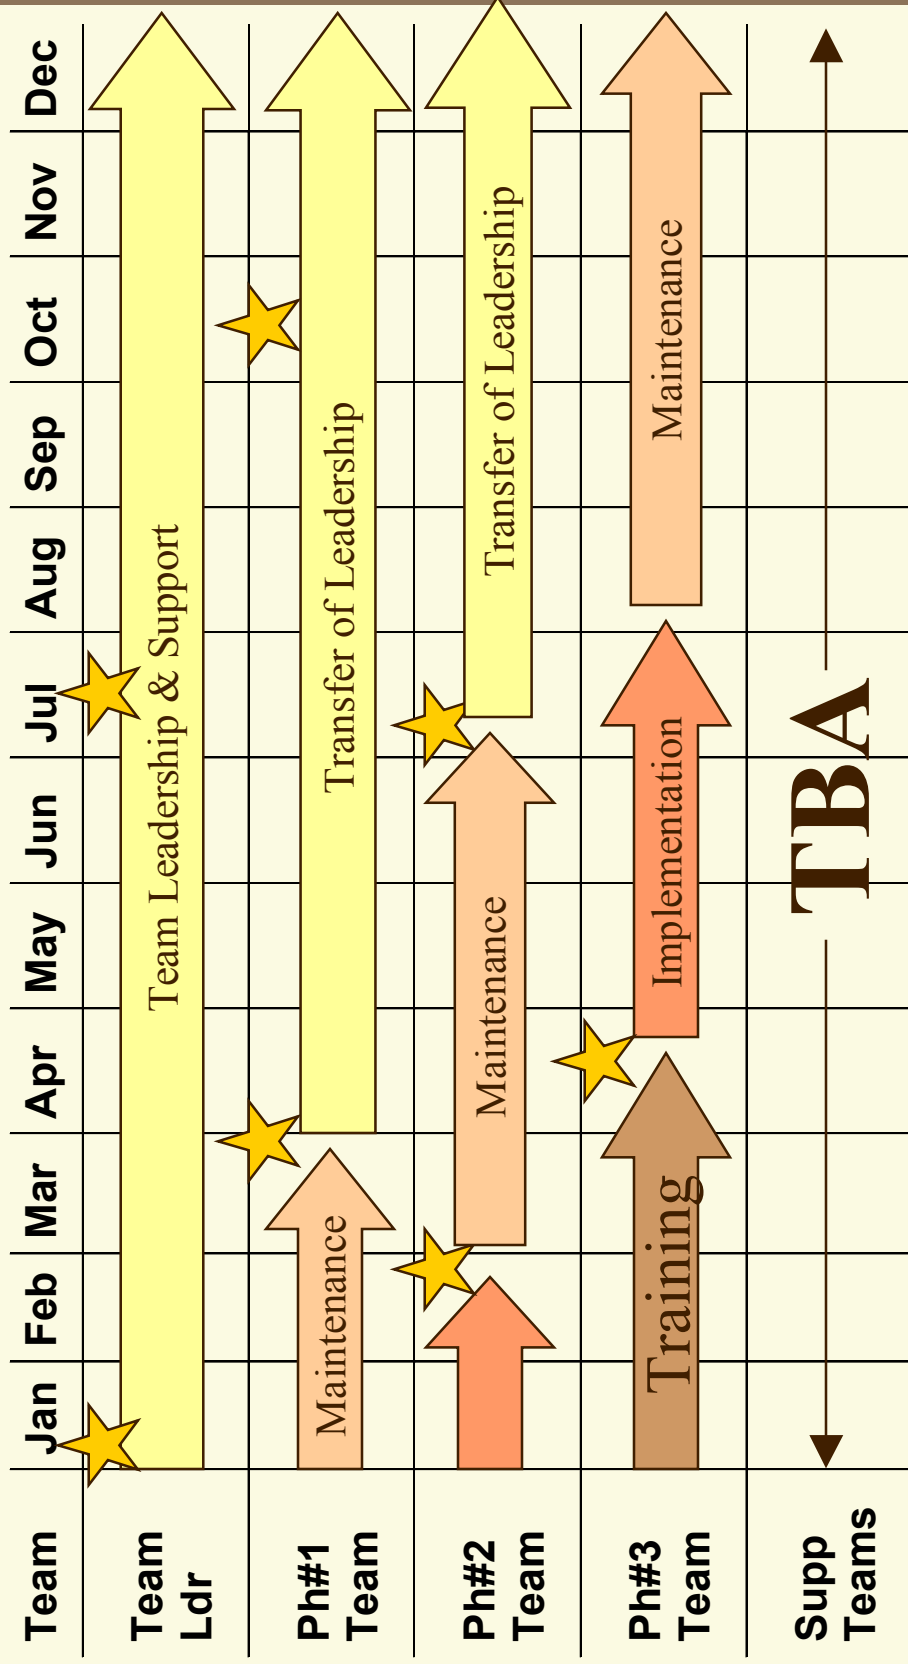

Training Plan - 2001

Team	Jan	Feb	Mar	Apr	May	Jun	Jul	Aug	Sep	Oct	Nov	Dec
Team Ldr				★ Training	★ Implementation		★ Implementation		Maintenance/Team Leadership			
Ph#1 Team				Training		★ Training	★ Implementation		Implementation	★	Maintenance	
Ph#2 Team									Training	★	Implementation	
Ph#3 Team												
Supp Teams												

TBA

Assumptions for NWT Training Plan:

- Training Phase = Weekly sessions - 2 hrs/wk (*except for Metrics 101/Team Development V.)
- Regular Team meetings during Implementation & Maintenance Phases
- Navigator “Update” sessions between phases (marked w/★)

Training Plan - 2002

Assumptions for NWT Training Plan:

- Training Phase = Weekly sessions - 2 hrs/wk (*except for Metrics 101/Team Development V.)
- Regular Team meetings during Implementation & Maintenance Phases
- Navigator "Update" sessions between phases (marked w/★)