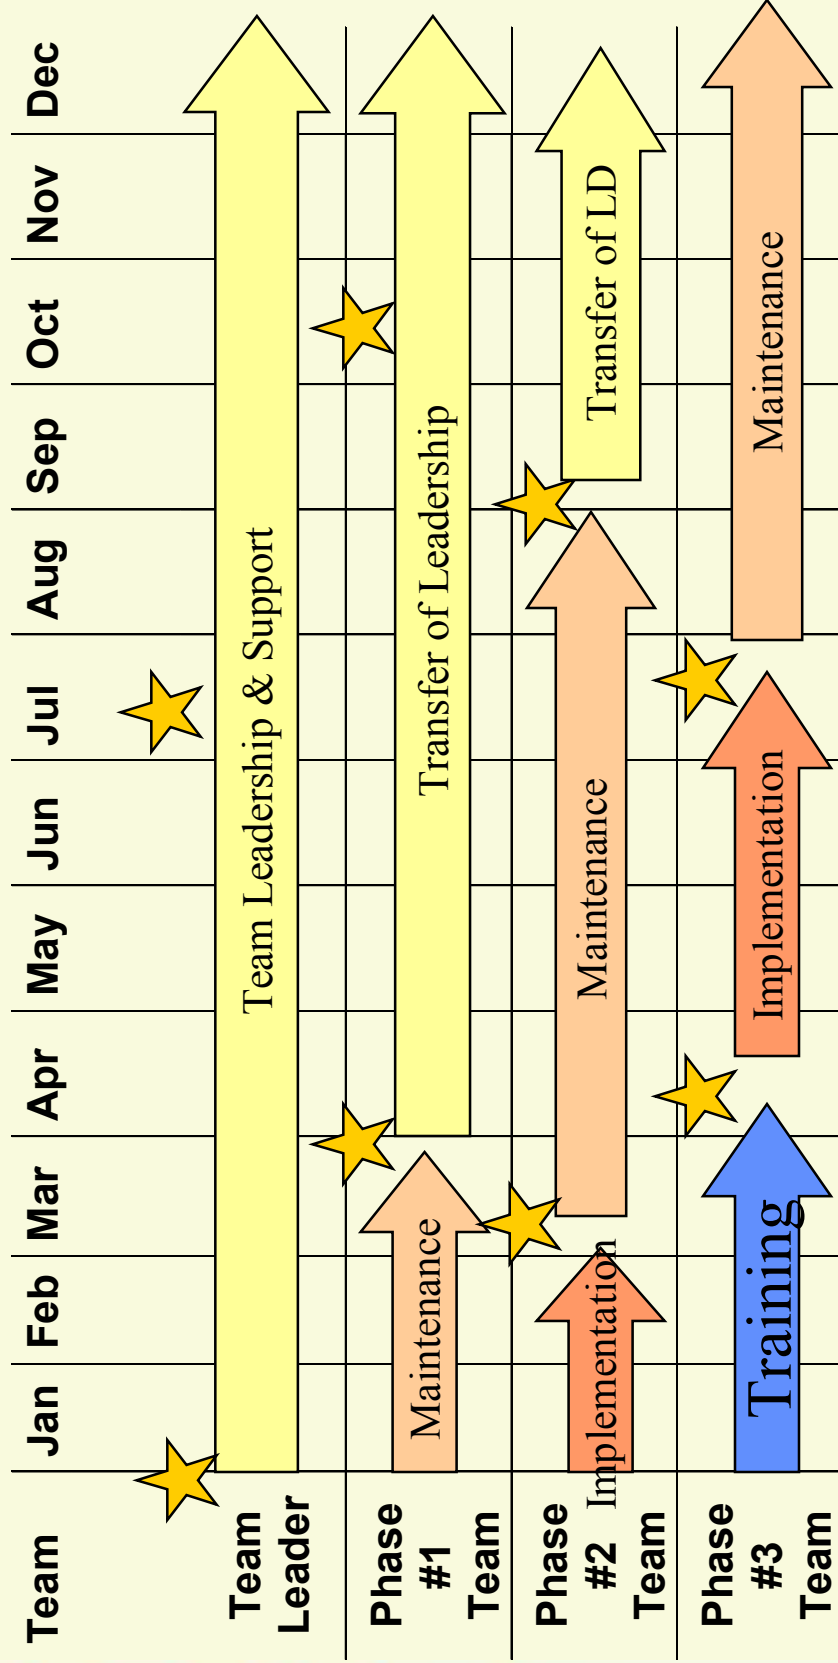

# Implementation Plan - 2001

Team	Jan	Feb	Mar	Apr	May	Jun	Jul	Aug	Sep	Oct	Nov	Dec
Team Leader				Training	Implementation	Implementation	Maintenance/Team Leadership	Maintenance/Team Leadership	Maintenance/Team Leadership	Maintenance/Team Leadership	Maintenance/Team Leadership	Maintenance/Team Leadership
Phase #1 Team				Training	Training	Training	Implementation	Implementation	Implementation	Maintenance	Maintenance	Maintenance
Phase #2 Team								Training	Training	Implementation	Implementation	Implementation
Phase #3 Team												

Navigator "Update/Renewal" sessions between phases (marked w/★)

# Implementation Plan - 2002

Navigator “Update/Renewal” sessions between phases (marked w/★)

# Timeline

- Phase #1
  - Mesa - 1st
  - X-Connect - 1st & 2nd
  - Fabrication - 1st & 2nd
- Phase #2
  -